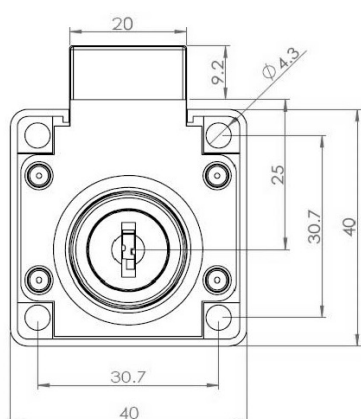

PRODUCT SHEET

Description:

Rim Lock 850, $\varnothing 19 \times 38$ mm, Drawer, NPL, CK SISO, KA D20

Item number:

14.01.088-5

Units	Box	Carton	HS Code	Barcode
Pcs.	12	120	8301300000	
				5704866462211

SISO A/S