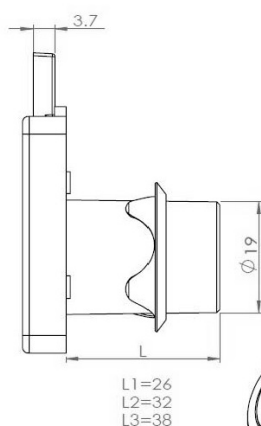

PRODUCT SHEET

Description:

Rim Lock 850, $\varnothing 19 \times 38$ mm, Drawer, NPL, CK SISO, KA D20

Item number:

14.01.088-5

Units	Box	Carton	HS Code	Barcode
Pcs.	12	120	8301300000	
				5704866462211

SISO A/S